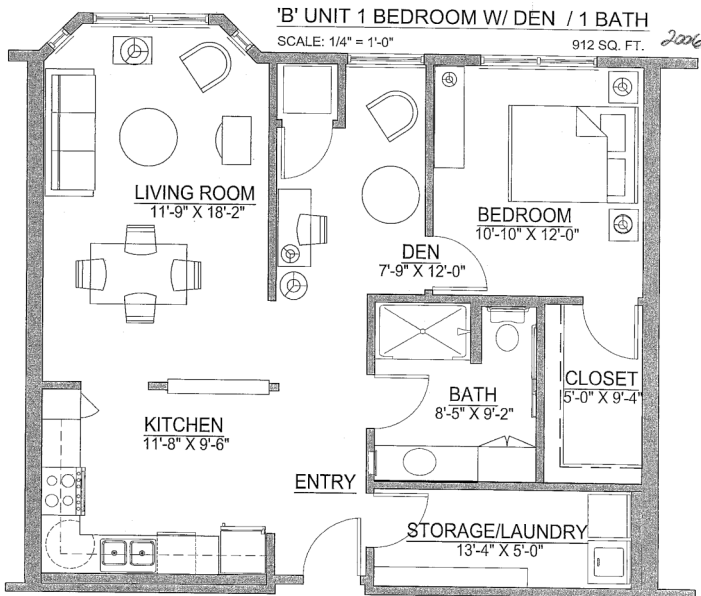

Assumption Community

Assumption Court

Premium Apartment

1 Bedroom with Den 912 – 1,047 square feet

Senior Housing with Assisted Living Designation

For more information, please call 320.348.2350