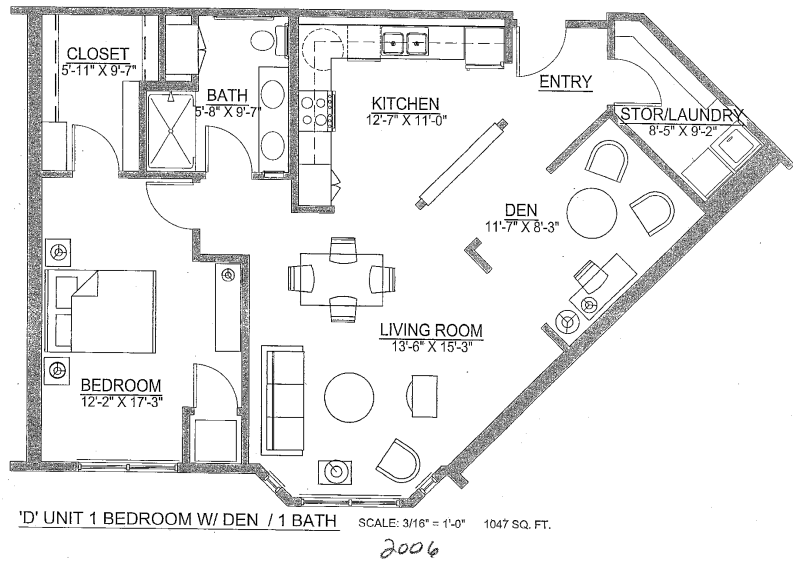

Assumption Community

Assumption Court

Premium Apartment

1 Bedroom with Den 912 – 1,047 square feet

Senior Housing with Assisted Living Designation

For more information, please call 320.348.2350