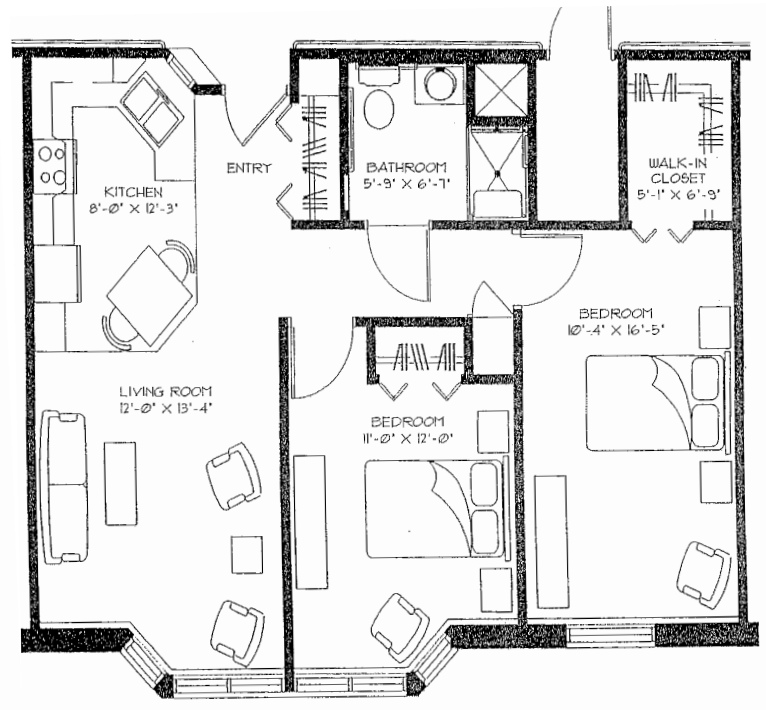

Assumption Community

Assumption Court

Standard Apartment

1 Bedroom 656 square feet

2 Bedroom 840 square feet

Senior Housing with Assisted Living Designation

For more information, please call **320.348.2350**