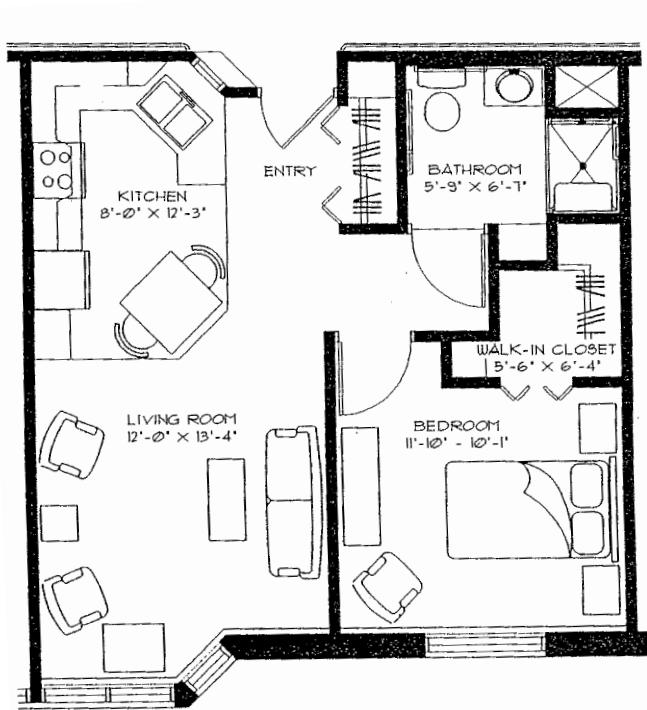

Assumption Community

Assumption Court

Standard Apartment

1 Bedroom 656 square feet

2 Bedroom 840 square feet

Senior Housing with Assisted Living Designation

For more information, please call **320.348.2350**