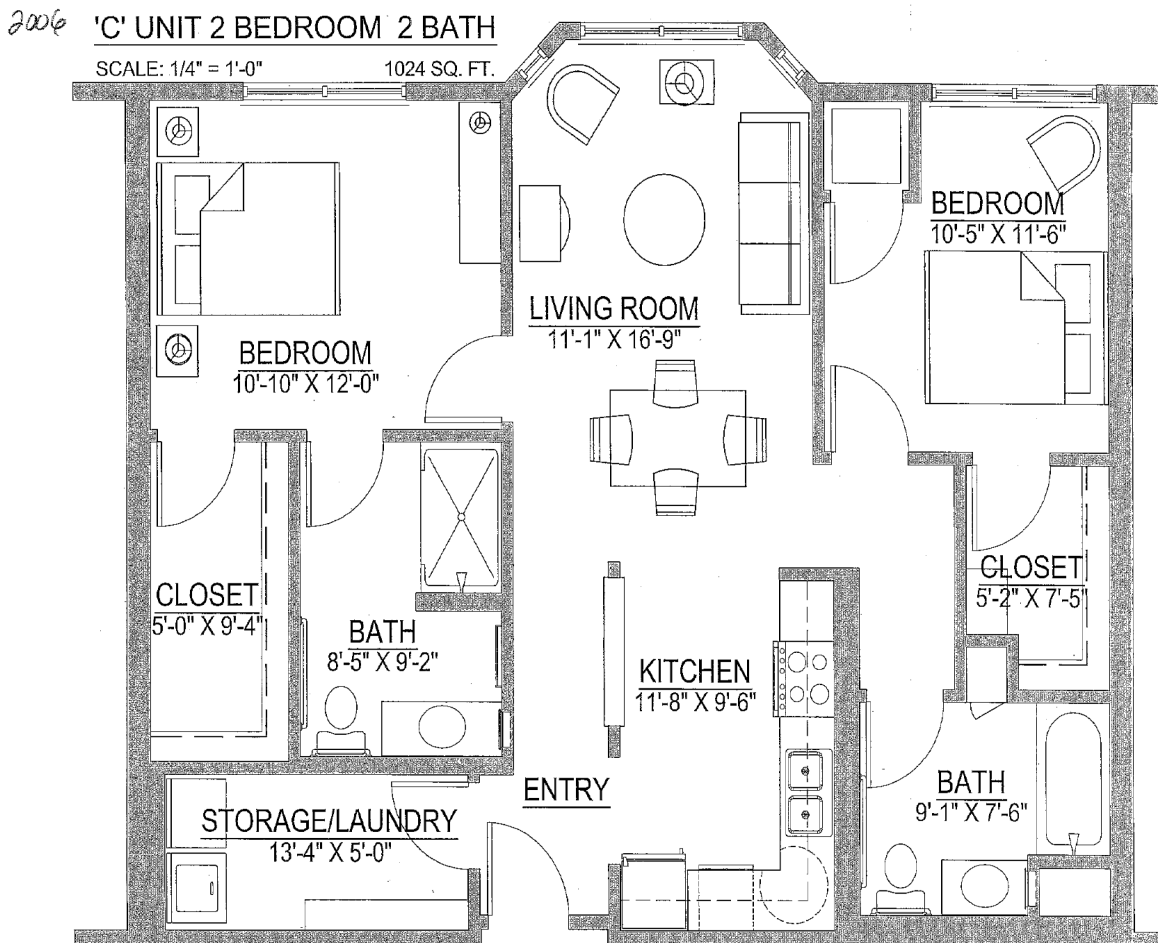

Assumption Community

Assumption Court

Premium Apartment

2 Bedroom/2 Bath 1,024 square feet

Senior Housing with Assisted Living Designation

For more information, please call 320.348.2350