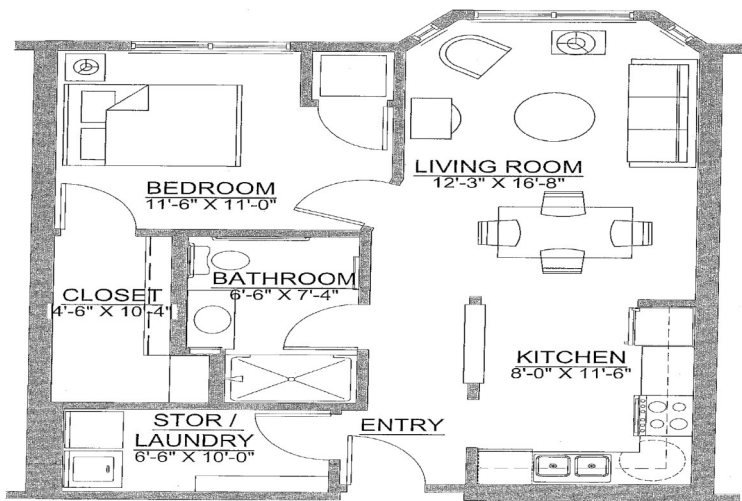

## Assumption Court

#### 1 Bedroom 716 – 746 square feet

'A' UNIT 1 BEDROOM / 1 BATH  
SCALE: 1/4" = 1'-0" 716 SQ. FT.  
2006

'E' UNIT 1 BEDROOM / 1 BATH (HANDICAP UNIT)  
SCALE: 1/4" = 1'-0" 740 SQ. FT. 2006

Senior Housing with Assisted Living Designation