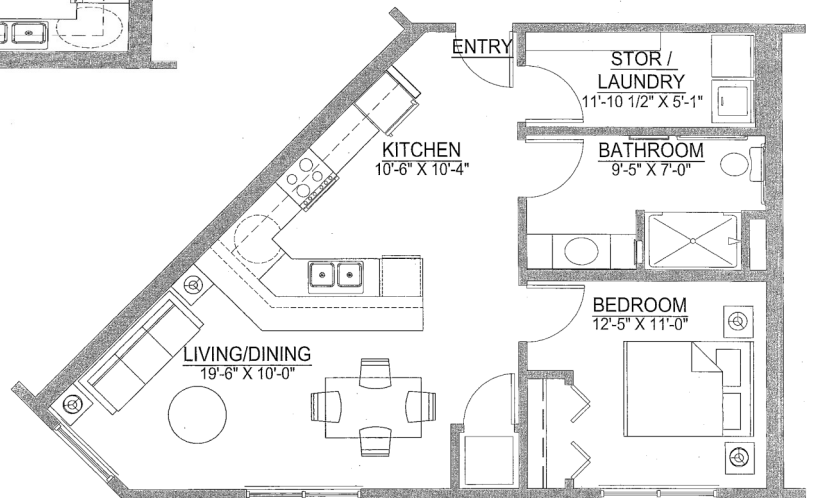

## Assumption Court

#### 1 Bedroom 716 – 746 square feet

'A' UNIT 1 BEDROOM / 1 BATH  
SCALE: 1/4" = 1'-0" 716 SQ. FT.  
2006

'E' UNIT 1 BEDROOM / 1 BATH (HANDICAP UNIT)  
SCALE: 1/4" = 1'-0" 740 SQ. FT. 2006

Senior Housing with Assisted Living Designation